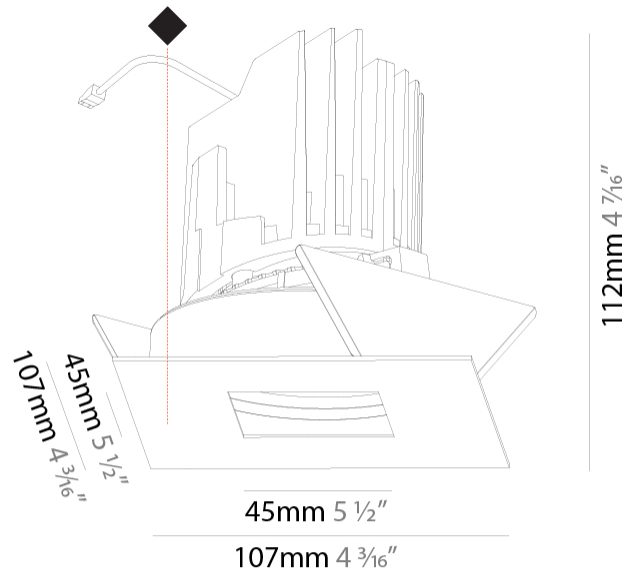

PHYSICAL

Shape: Square
Length (mm): 107
Length (in): 4 3/16
Width (mm): 107
Width (in): 4 3/16
Depth (mm): 112
Depth (in): 4 7/16
Ceiling Thickness (mm): 10 / 12.5 / 15
Ceiling Thickness (in): 3/8 or 1/2 or 9/16
Min. Recessing Depth (mm): 130
Min. Recessing Depth (in): 5 1/8
Light Distribution: Adjustable / Downlight
Weight (kg): 0.479
Weight (lbs): 1.06
Fixture Finish: SSR / BKV / CWI / CRY / HAB / UFT / ITA / RUA / FTG / MYG / LOD / PUS / FRO / FUP / KIA / POP / BLS / SPG / MEY / GOH / GUM / CHC / COM / ABZ / JAG / OBR / MOS / ROR
Fixture Material: Aluminum Die Cast
Cut-out Measurements: 98mm / 3 7/8"

ELECTRICAL

Lamp Type: LED (Zhaga Standard)
Input Wattage (W): 13.2 / 16.5
Total Output Wattage (W): 12 / 14
Dimming: Tri-Mode (Non-Dimming and Phase Dimming (120Vac only) and 0-10V Dimming)
Driver Included: No
Driver Location: Recessed Housing
Driver Type: Constant Current - Universal
Driver Class: Class 2
Housing: See components
Input Voltage (V): 120 - 277
Constant Current (MA): 350

LED

Number of LEDs: 1
Color Temperature (°K): 2700 / 3000 / 3500 / 4000
Max. Delivered Lumen (lm): 850 / 950 / 1019 / 1040
Nominal Lumen (lm): 960 / 1070 / 1156 / 1180
CRI: >90 CRI
Lamp Life (hrs): 50000

OPTICAL

Reflector°: 10
Adjustability: Rotational 355°; Tilt 30°

RATINGS AND CERTIFICATIONS

Certified By: Certified for North American Standards
IP rating: IP20