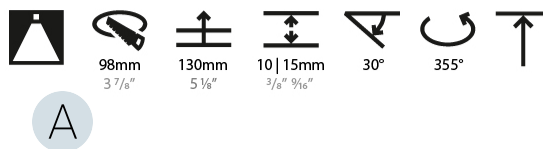

PHYSICAL

Shape: Square
Length (mm): 107
Length (in): 4 3/16
Width (mm): 107
Width (in): 4 3/16
Depth (mm): 112
Depth (in): 4 7/16
Ceiling Thickness (mm): 10 / 12.5 / 15
Ceiling Thickness (in): 3/8 or 1/2 or 9/16
Min. Recessing Depth (mm): 130
Min. Recessing Depth (in): 5 1/8
Light Distribution: Adjustable / Downlight
Weight (kg): 0.479
Weight (lbs): 1.06
Fixture Finish: SSR / BKV / CWI / CRY / HAB / UFT / ITA / RUA / FTG / MYG / LOD / PUS / FRO / FUP / KIA / POP / BLS / SPG / MEY / GOH / GUM / CHC / COM / ABZ / JAG / OBR / MOS / ROR
Fixture Material: Aluminum Die Cast
Cut-out Measurements: 98mm / 3 7/8"

ELECTRICAL

Lamp Type: LED (Zhaga Standard)
Input Wattage (W): 13.2 / 16.5
Total Output Wattage (W): 12 / 14
Dimming: Tri-Mode (Non-Dimming and Phase Dimming (120Vac only) and 0-10V Dimming)
Driver Included: No
Driver Location: Recessed Housing
Driver Type: Constant Current - Universal
Driver Class: Class 2
Housing: See components
Input Voltage (V): 120 - 277
Constant Current (MA): 350

LED

Number of LEDs: 1
Color Temperature (°K): 2700 / 3000 / 3500 / 4000
Max. Delivered Lumen (lm): 850 / 950 / 1019 / 1040
Nominal Lumen (lm): 960 / 1070 / 1156 / 1180
CRI: >90 CRI
Lamp Life (hrs): 50000

OPTICAL

Reflector°: 10
Adjustability: Rotational 355°; Tilt 30°

RATINGS AND CERTIFICATIONS

Certified By: Certified for North American Standards
IP rating: IP20